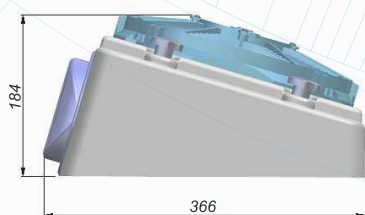

agricultural

special
vehicles

forklifts

earth
movingAIR CONDITIO
FOR HEAVY-DUTY EQUIPMENT

677

Dati Tecnici / Technical data Daten

Vtaggio / Voltage	Potenza termica dissipabile / Dissipable thermal power (Kw)	peso / weight (Kg)
12v	9.5	8.8
24v	9.5	8.8