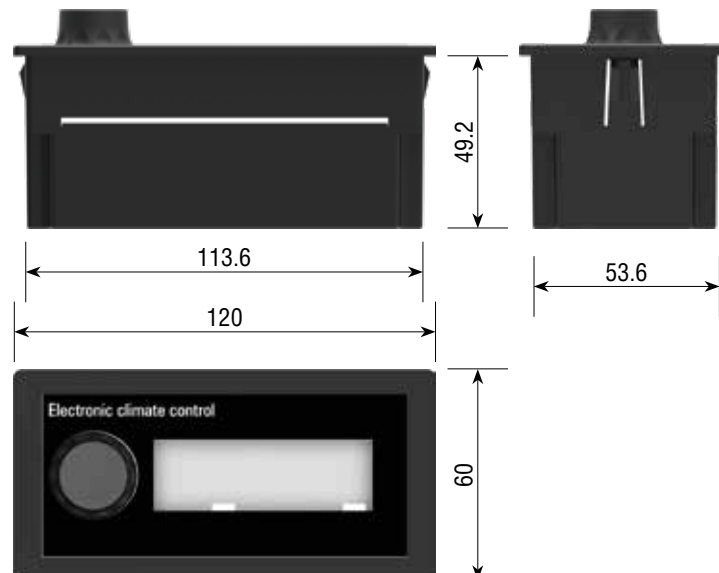

HORIZON

ELECTRONIC CONTROL HVAC BASIC PRESSURE

Electronic temperature control with display / Comando elettronico con display temperature

Part. basic model
Codice modello base

KIT Control Panel / Centraline di controllo

A0ZZ40ES-12V
A0ZZ40ES-24V

Part. Codice	Voltage Voltaggio	Component description Descrizione componenti
P02150041-RUB	12 V	Electric water valve / Rubinetto elettrico
P02150042-RUB	24 V	Electric water valve / Rubinetto elettrico
P02500010	-	Blower control speed / Variatore elettronico della velocità di ventilazione
P02140011	-	External probe / Sonda temperatura esterna
P02140025	-	Thermostat probe / Sonda termostato
X04510068-12V	-	Harness / Impianto elettrico
X04510068-24V	-	Harness / Impianto elettrico
P02500021	-	Electronic detector of cabin pressure / Rilevatore elettronico della pressione in cabina